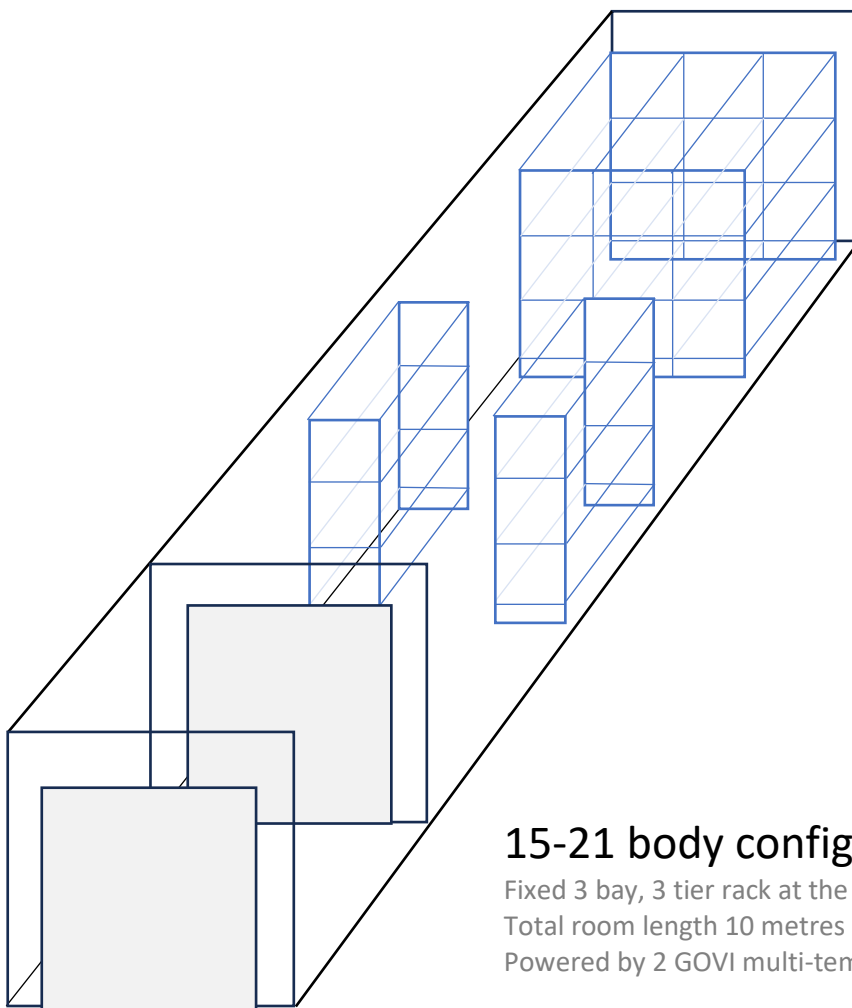

### 15-21 body configuration

Fixed 3 bay, 3 tier rack at the back, plus 2 - 4 moving 1 bay 3 tier racks  
 Total room length 10 metres including a 3 metre vestibule  
 Powered by 2 GOVI multi-temperature motors