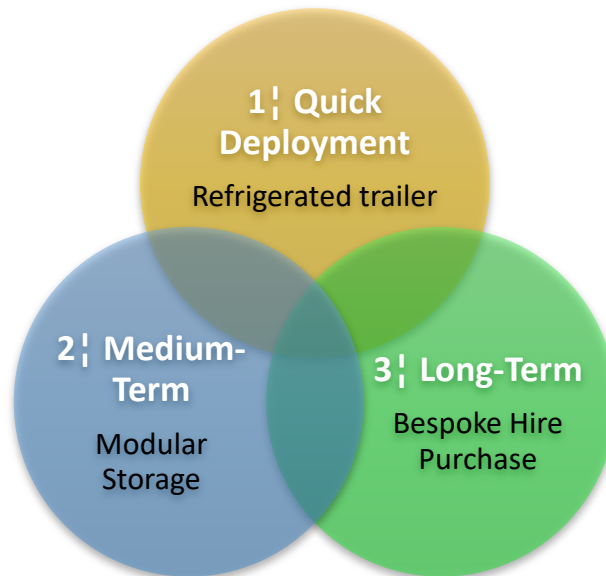

Mortuary Refrigeration Planning

Wessex Mortuary Hire are pleased to offer an immediate and flexible storage solution, with the following three options (***prices quoted are + VAT**)

1! Quick Deployment Refrigerated Trailer

£400 per week (delivery charge applicable)

Providing immediate body storage at chill or freeze temperatures, and no minimum rental period.

Racking can be configured for bariatric, standard or paediatric bodies as required.

Retained service: The assurance of a guaranteed backup, with an 8-hour delivery window

This contractually retained facility costs £60 per week, and the weekly rental charge remains at £400.